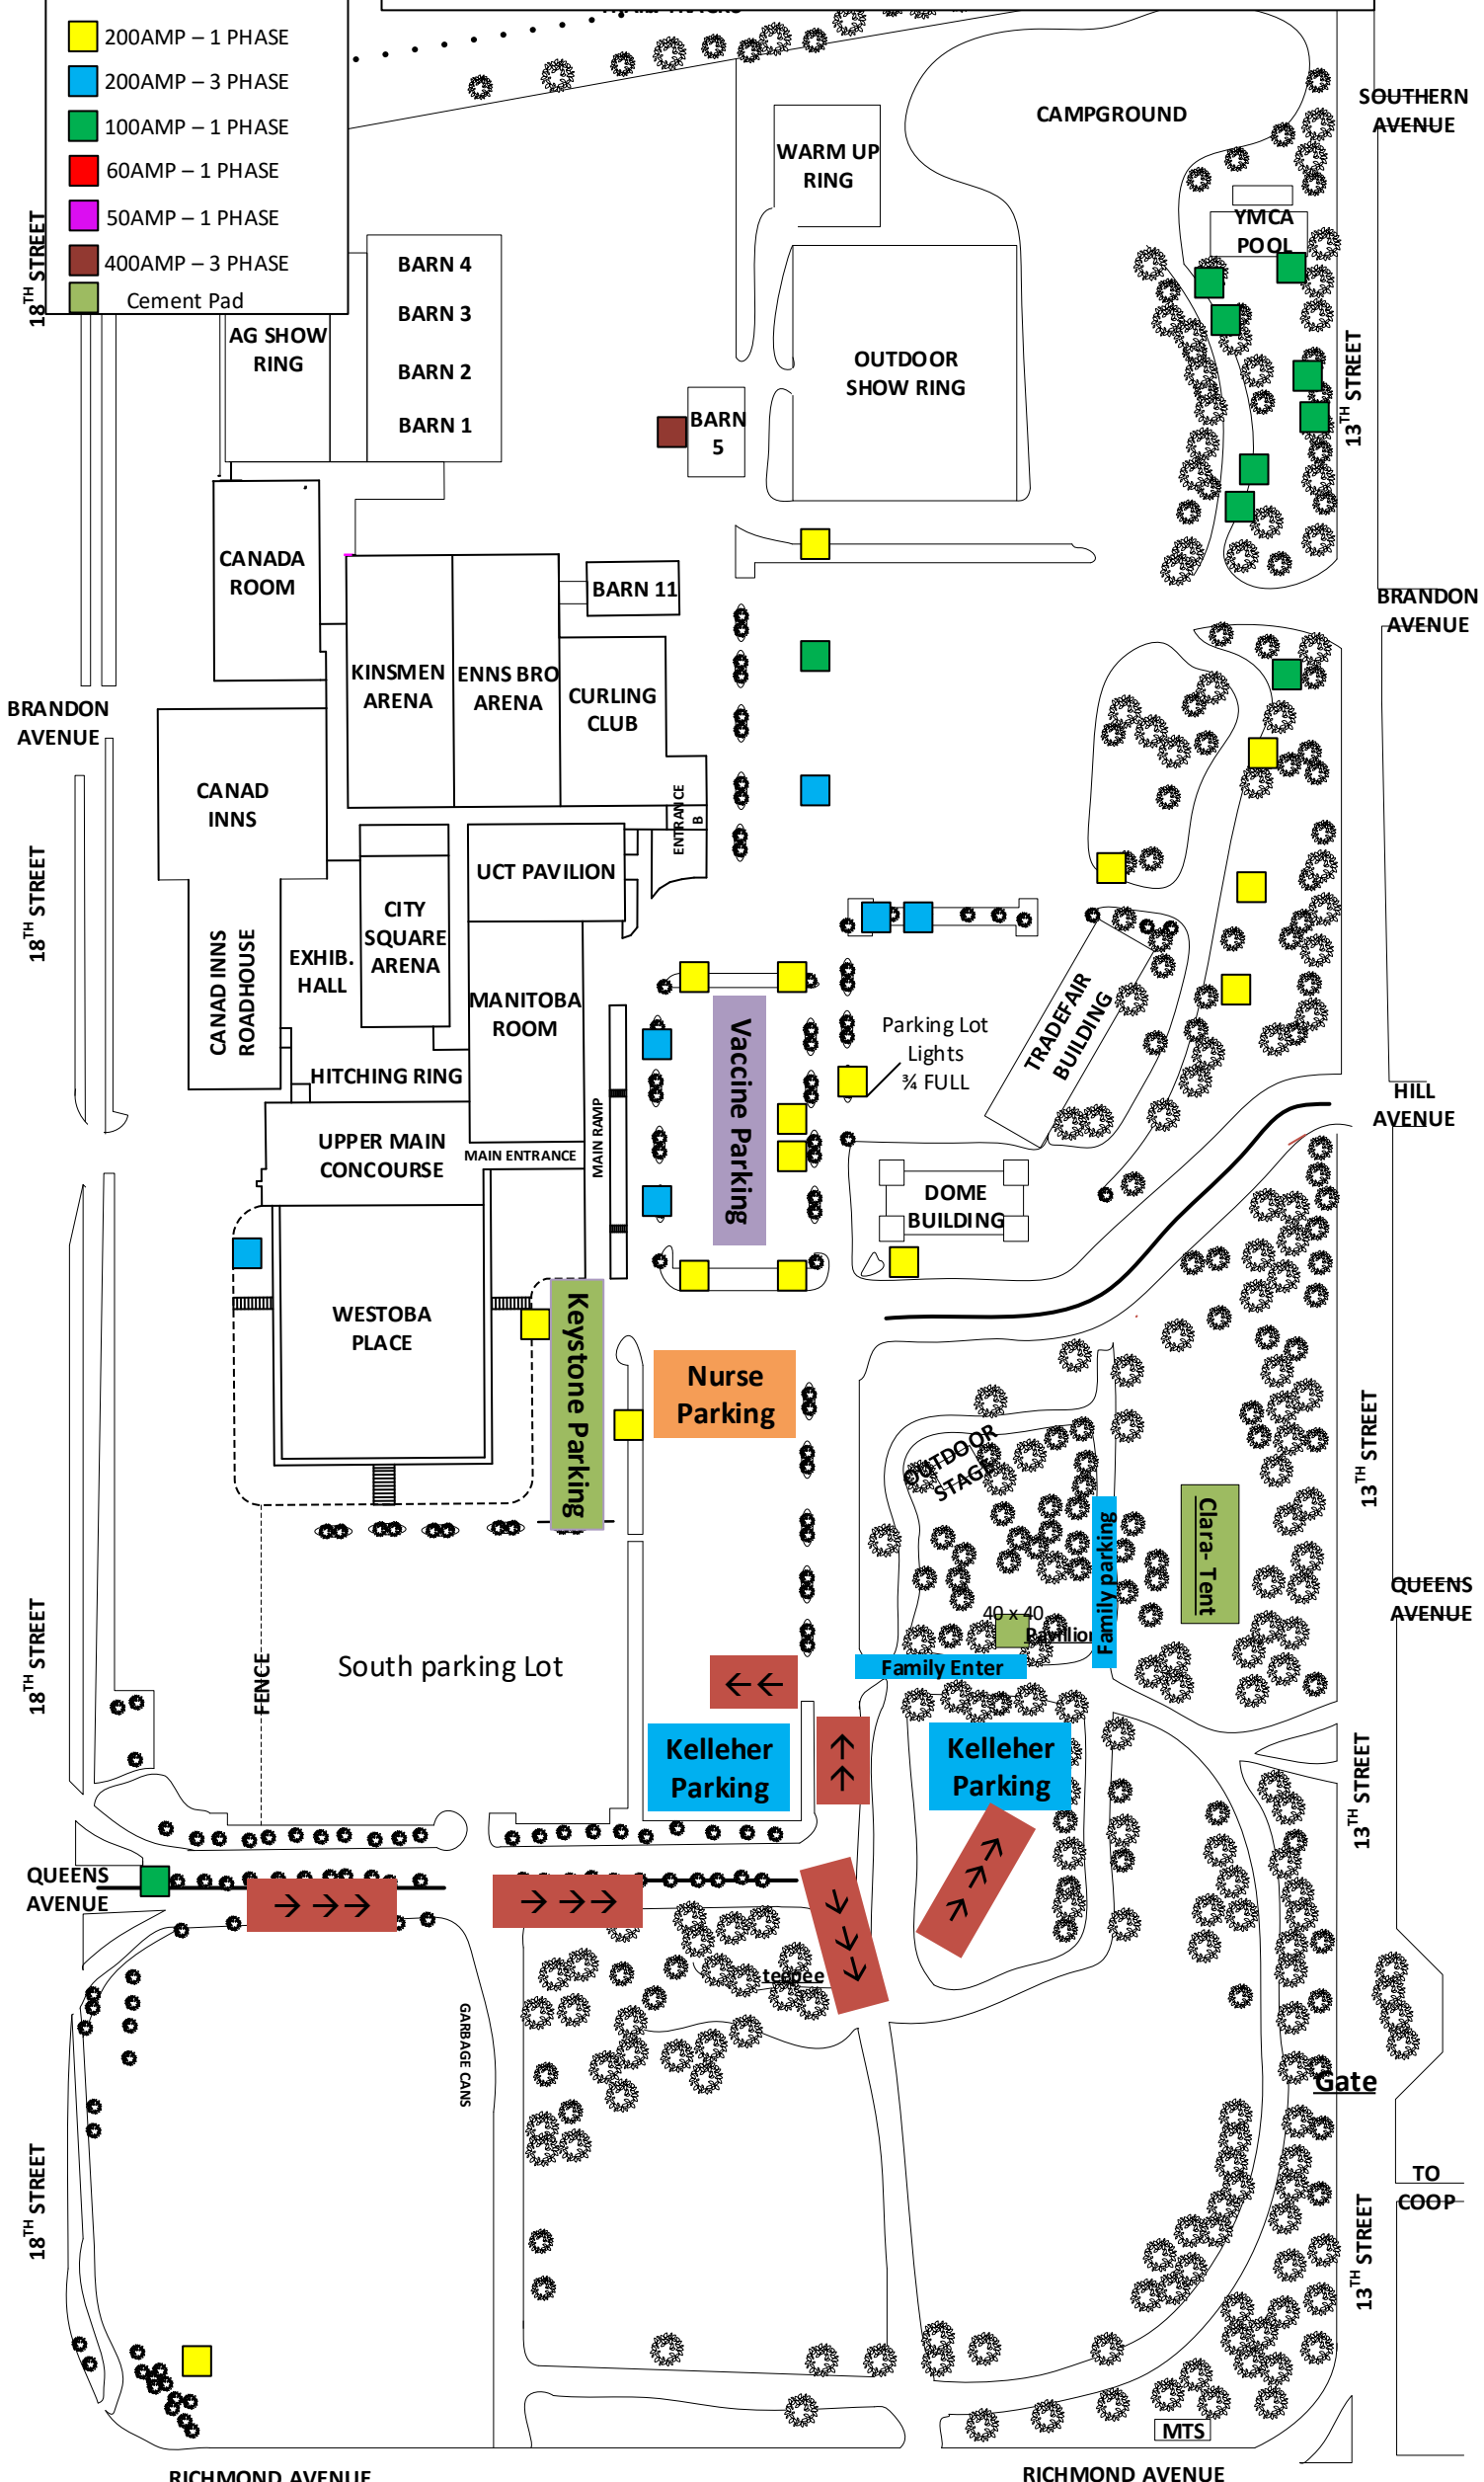

ELECTRICAL LEGEND

- 200AMP – 1 PHASE
- 200AMP – 3 PHASE
- 100AMP – 1 PHASE
- 60AMP – 1 PHASE
- 50AMP – 1 PHASE
- 400AMP – 3 PHASE
- Cement Pad

KEYSTONE CENTRE GROUNDS ELECTRICAL

RICHMOND AVENUE

RICHMOND AVENUE

TO COOP